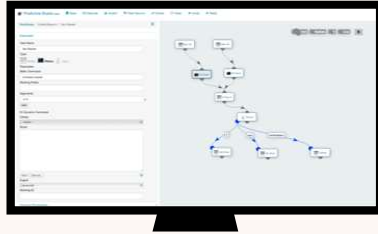

Workflows & Scheduling for Amazon AWS

Activeeon
SCALE BEYOND LIMITS

Interfaces

Workflow Studio

Jobs console

Resource Manager

CLI, REST API & SDK

Open REST API

Integrate your workloads and dispatch them everywhere