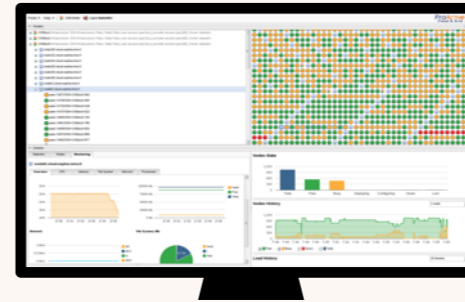

# Cloud Automation for Amazon AWS

**Activeeon**  
SCALE BEYOND LIMITS

## Interfaces

Workflow Studio

Jobs console

Resource Manager

CLI, REST API & SDK

Open REST API

Integrate your workloads and dispatch them everywhere